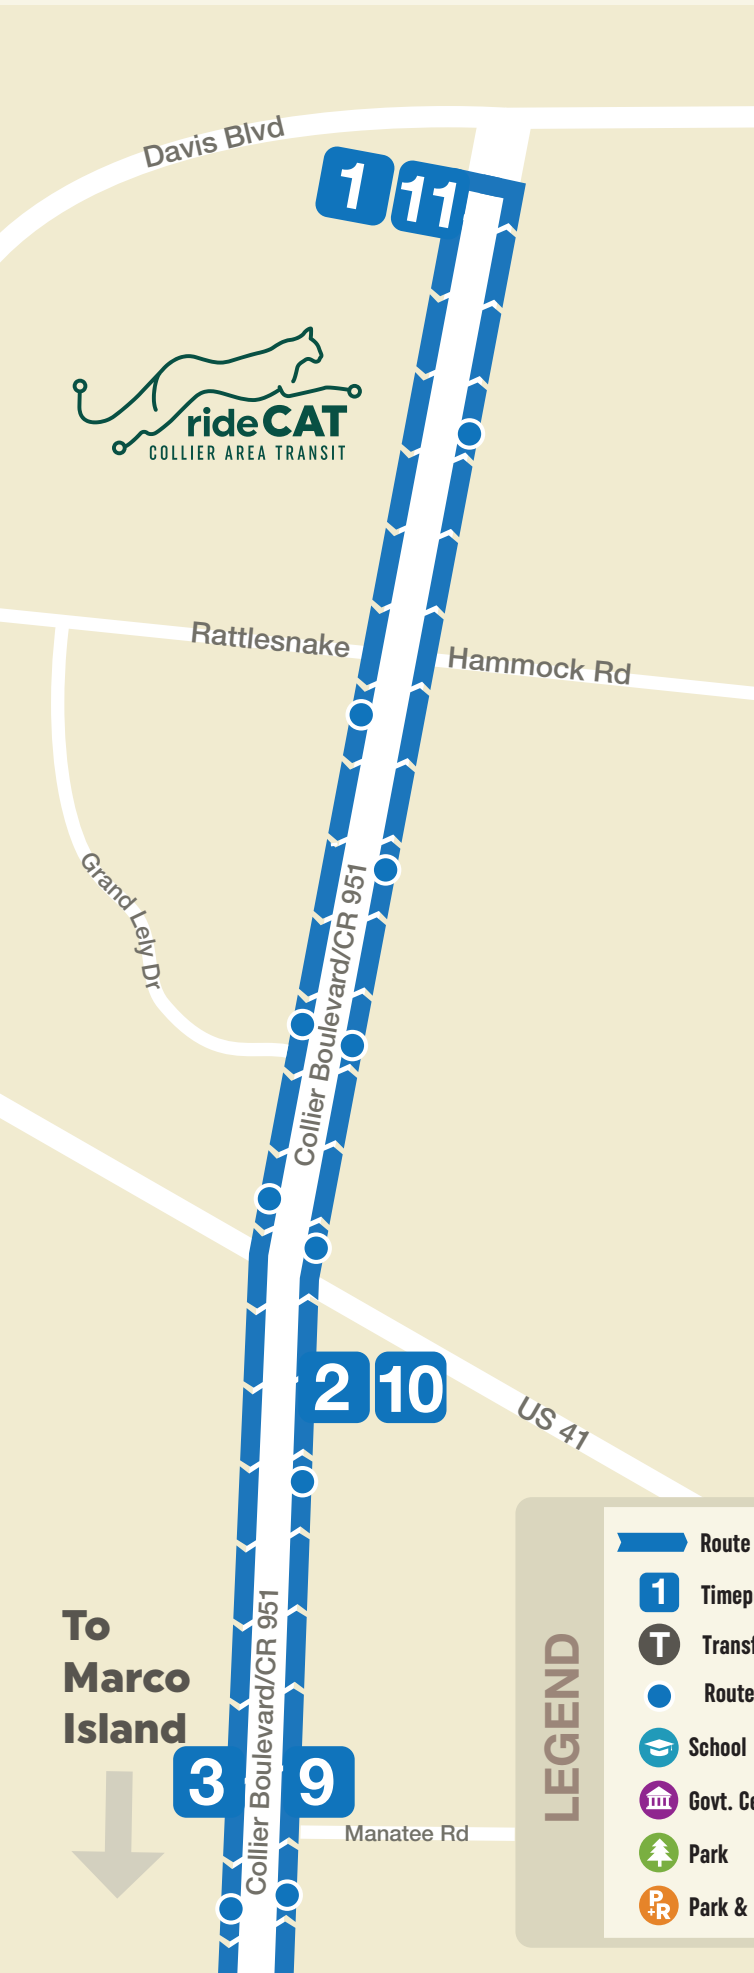

Route 21: Marco Island Circulator

21

ROUTE											
1	2	3	4	5	6	7	8	9	10	11	
Davis Sup Walmart	US 41 Sup Walmart	951 Manatee Rd	951 E Elkcaml	Marriott	951 Winterb Dr	Marriott	951 E Elkcaml	951 Manatee Rd	US 41 Sup Walmart	Davis Sup Walmart	
5:50 AM	6:04 AM	6:09 AM	6:19 AM	6:27 AM	6:35 AM	6:38 AM	6:46 AM	6:58 AM	7:02 AM	7:17 AM	
7:25 AM	7:42 AM	7:47 AM	7:57 AM	8:05 AM	8:13 AM	8:16 AM	8:24 AM	8:36 AM	8:40 AM	8:55 AM	
	3:00 PM	3:05 PM	3:15 PM	3:23 PM	3:31 PM	3:34 PM	3:42 PM	3:54 PM	3:58 PM		
										CAT OPS	
5:30 PM	5:44 PM	5:49 PM	5:59 PM	6:07 PM	6:15 PM	6:18 PM	6:26 PM	6:38 PM	6:42 PM	6:57 PM	7:02 PM

Sunday times are highlighted above. / Horario de domingos esta destacados arriba.

SKIP THE MAP. GET THE APP!

Download the FREE **Transit app** to get real-time updates, view route maps, and purchase bus passes.

LEGEND

- Route
- 1 Timepoint
- T Transfer Station
- Route Stop
- School
- Govt. Center
- Park
- P+R Park & Ride

TIME POINTS

1 Davis Super Walmart	7 Marriott Hotel
2 US 41 Super Walmart	8 951 & East Elkcaml
3 951 & Manatee Rd	9 951 & Manatee Rd
4 951 & East Elkcaml	10 US 41 Super Walmart
5 Marriott Hotel	11 Davis Super Walmart
6 951 & Winterberry Dr	

To Marco Island

To Naples