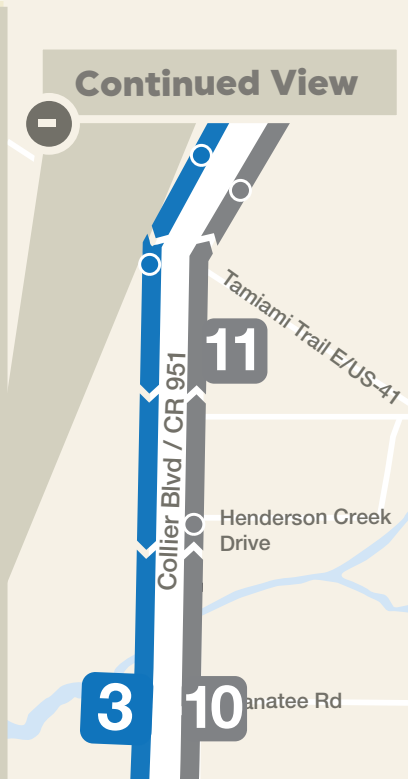

Route 121: Immokalee - Marco Island

121

OUTBOUND

1	2	3	4	5	6
N 19th St	E Eustis Ave	951	951	Marriott	951
Lake Trafford	S 1st St	Manatee Rd	E Elkham Circle		Winterberry
5:40 AM	5:53 AM	7:04 AM	7:12 AM	7:20 AM	7:27 AM

INBOUND

7	8	9	10	11	12
951	Marriott	951	951	Walmart	N 19th St
Winterberry		Bald Eagle Dr	Manatee Rd		Lake Trafford
4:58 PM	5:10 PM	5:18 PM	5:33 PM	5:38 PM	6:40 PM

Sunday times are highlighted above. / Horario de domingos esta destacados arriba.

LEGEND

- Outbound Route
- Inbound Route
- Timepoint
- Transfer Station
- Route Stop
- School
- Govt. Center
- Park
- Library

North to Immokalee
South to Marco Island