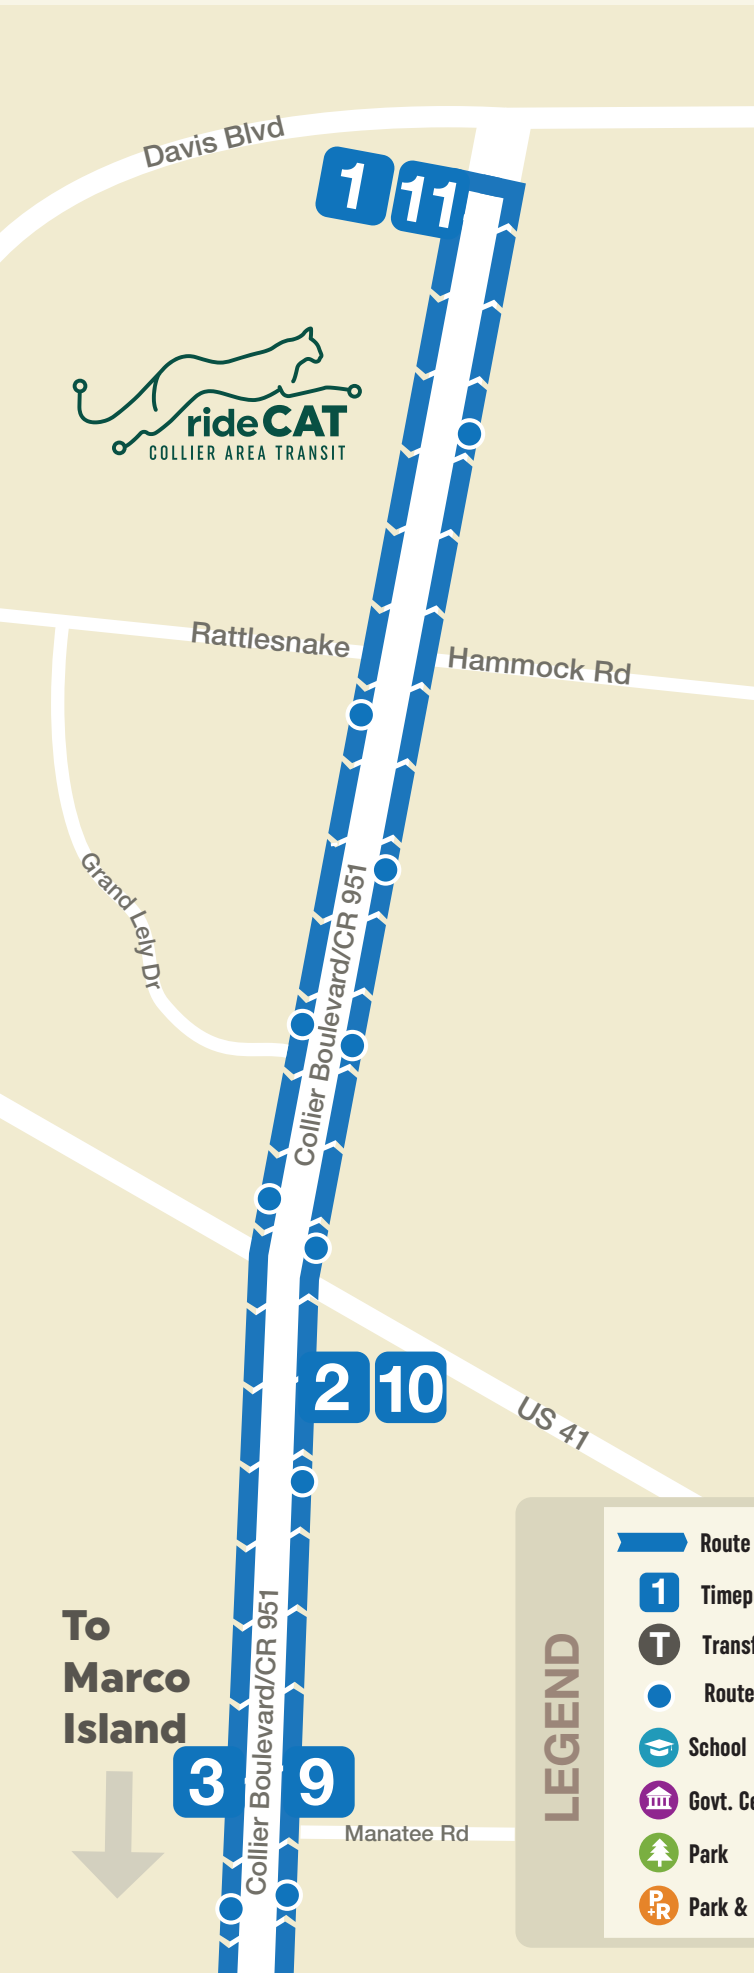

Route 21: Marco Island Circulator

21

ROUTE											
1	2	3	4	5	6	7	8	9	10	11	
Davis Sup Walmart	US 41 Sup Walmart	951 Manatee Rd	951 E Elkcarn	Marriott	951 Winterb Dr	Marriott	951 E Elkcarn	951 Manatee Rd	US 41 Sup Walmart	Davis Sup Walmart	
5:50 AM	6:04 AM	6:09 AM	6:19 AM	6:27 AM	6:35 AM	6:38 AM	6:46 AM	6:58 AM	7:02 AM	7:17 AM	
7:25 AM	7:42 AM	7:47 AM	7:57 AM	8:05 AM	8:13 AM	8:16 AM	8:24 AM	8:36 AM	8:40 AM	8:55 AM	
	3:00 PM	3:05 PM	3:15 PM	3:23 PM	3:31 PM	3:34 PM	3:42 PM	3:54 PM	3:58 PM		
CAT OPS											
5:30 PM	5:44 PM	5:49 PM	5:59 PM	6:07 PM	6:15 PM	6:18 PM	6:26 PM	6:38 PM	6:42 PM	6:57 PM	7:02 PM

Sunday times are highlighted above. / Horario de domingos esta destacados arriba.

SKIP THE MAP. GET THE APP!

Download the FREE **Transit app** to get real-time updates, view route maps, and purchase bus passes.

LEGEND

- Route
- 1 Timepoint
- T Transfer Station
- Route Stop
- School
- Govt. Center
- Park
- P+R Park & Ride

TIME POINTS

1 Davis Super Walmart	7 Marriott Hotel
2 US 41 Super Walmart	8 951 & East Elkcarn
3 951 & Manatee Rd	9 951 & Manatee Rd
4 951 & East Elkcarn	10 US 41 Super Walmart
5 Marriott Hotel	11 Davis Super Walmart
6 951 & Winterberry Dr	

To Marco Island

To Naples