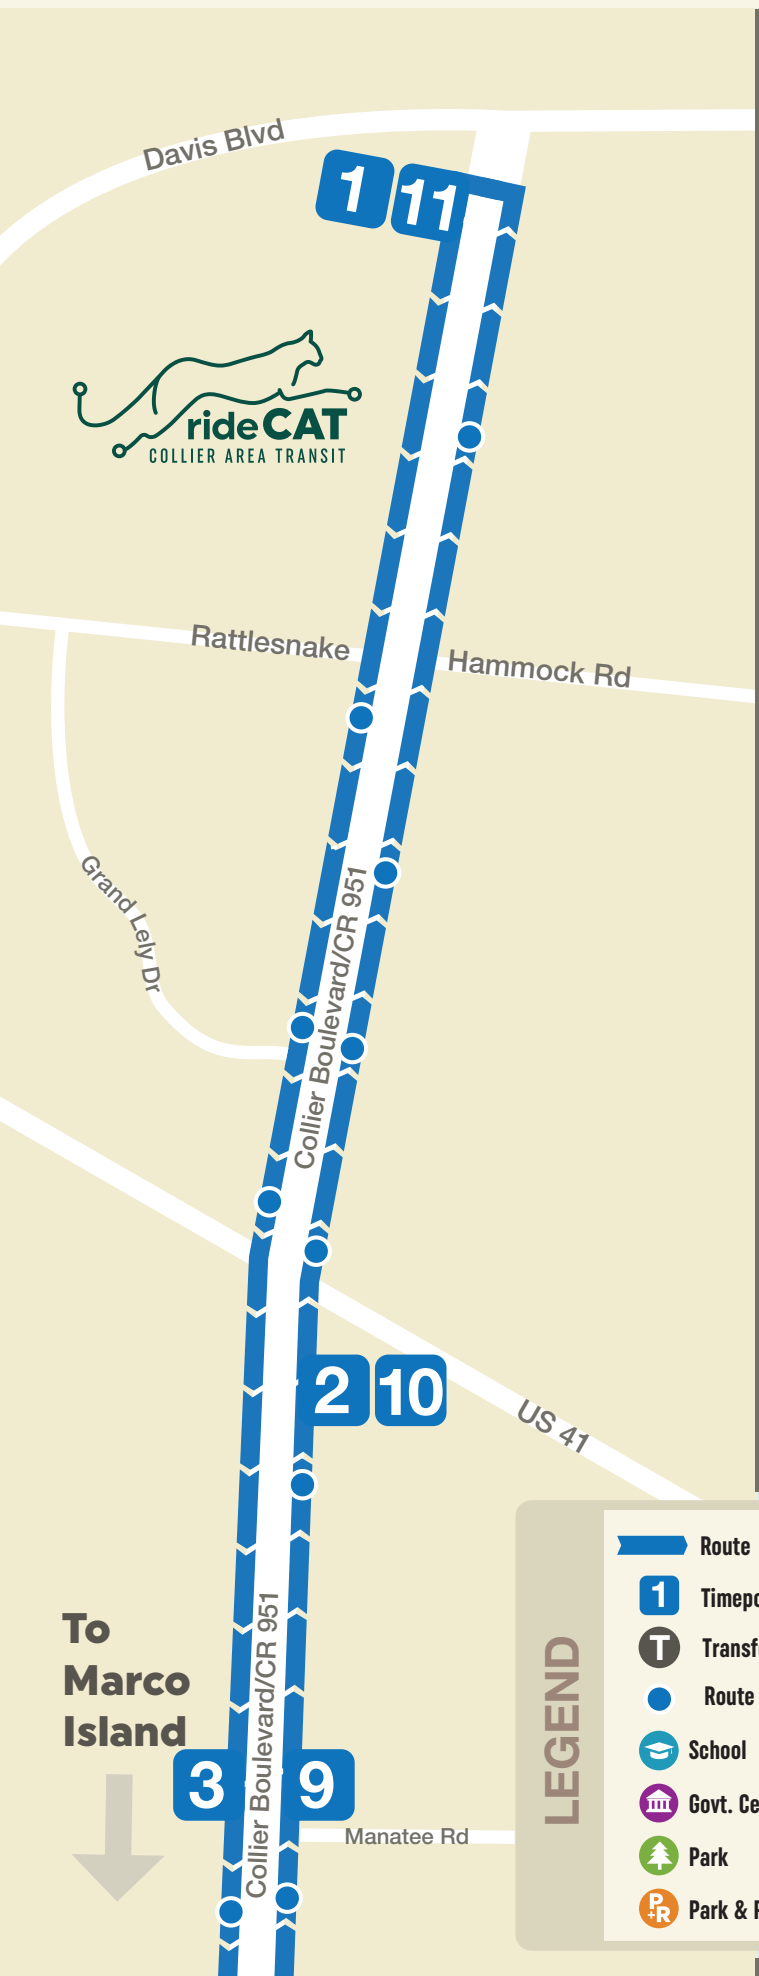

Route 21: Marco Island Circulator

21

ROUTE

1	2	3	4	5	6	7	8	9	10	11
Davis Super Walmart	US 41 Super Walmart	951 Manatee Rd	951 East Elkcarn	Marriott	951 Winterberry Dr	Marriott	951 East Elkcarn	951 Manatee Rd	US 41 Super Walmart	Davis Super Walmart
6:00 AM	6:14 AM	6:19 AM	6:29 AM	6:37 AM	6:45 AM	6:48 AM	6:56 AM	7:08 AM	7:12 AM	7:27 AM
7:35 AM	7:49 AM	7:54 AM	8:04 AM	8:12 AM	8:20 AM	8:23 AM	8:31 AM	8:43 AM	8:47 AM	9:02 AM
	3:00 PM	3:05 PM	3:15 PM	3:23 PM	3:31 PM	3:34 PM	3:42 PM	3:54 PM	3:58 PM	

Sunday times are highlighted above. / Horario de domingos esta destacados arriba.