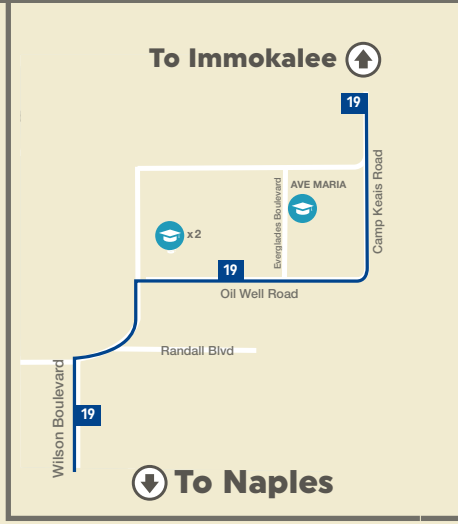

121

OUTBOUND					
1	2	3	4	5	6
N 19th St	E Eustis Ave	951	951	Marriott	951
Lake Trafford Rd	S 1st St	Manatee Rd	E Elkham Circle		Winterberry
5:40 AM	5:53 AM	7:04 AM	7:12 AM	7:20 AM	7:27 AM

INBOUND					
7	8	9	10	11	12
951	Marriott	951	951	Walmart	N 19th St
Winterberry		Bald Eagle Dr	Manatee Rd		Lake Trafford Rd
4:58 PM	5:10 PM	5:18 PM	5:33 PM	5:38 PM	6:40 PM

Sunday times are highlighted above. / Horario de domingos esta destacados arriba.

LEGEND

- Outbound Route
- Inbound Route
- Timepoint
- Transfer Station
- Route Stop
- School
- Govt. Center
- Park
- Library

North to Immokalee
South to Marco Island

ALL COLLIER AREA TRANSIT ROUTES

LEGEND/LEYENDA

- 11** Red Route/Ruta Roja | US 41 - Creekside
- 12** Gold Route/Ruta Oro | Airport - Creekside
- 13** Orange Route/Ruta Naranja | NCH - Coastland Mall
- 14** Teal Route/Ruta Verde Azulado | Bayshore - Coastland Mall
- 15** Purple Route/Ruta Morada | Golden Gate City
- 16** Gray Route/Ruta Gris | Golden Gate City
- 17** Green Route/Ruta Verde | Rattlesnake - FSW
- 19** Blue Route/Ruta Azul | Golden Gate Estates - Immokalee
- 20** Magenta Route/Ruta Magenta | Pine Ridge
- 21** Light Blue Route/Ruta Azul Claro | Marco Island Circulator
- 121** Silver Route/Ruta Plateada | Express Immokalee - Marco Island
- 22** Pink Route/Ruta Rosa | Immokalee Circulator
- 23** Burgundy Route/Ruta Marrón | Immokalee Circulator
- 24** Brown Route/Ruta Carmelita | US 41 East - Charlee Estates
- 25** Lime Green Route/Ruta Verde Limon | GG Parkway - US 41
- 27** Lavender Route/Ruta Lavanda | 951 - Immokalee Rd