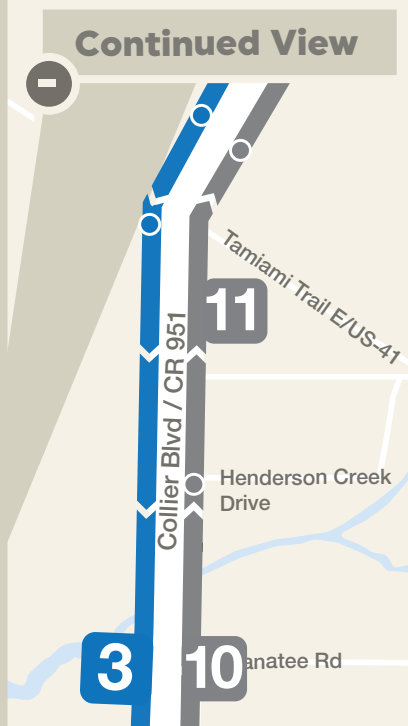

Route 121: Immokalee - Marco Island

121

OUTBOUND					
1	2	3	4	5	6
N 19th St	E Eustis Ave	951	951	Marriott	951
Lake Trafford Rd	S 1st St	Manatee Rd	E Elkham Circle		Winterberry
5:40 AM	5:53 AM	7:04 AM	7:12 AM	7:20 AM	7:27 AM

INBOUND					
7	8	9	10	11	12
951	Marriott	951	951	Walmart	N 19th St
Winterberry		Bald Eagle Dr	Manatee Rd		Lake Trafford Rd
4:58 PM	5:10 PM	5:18 PM	5:33 PM	5:38 PM	6:40 PM

Sunday times are highlighted above. / Horario de domingos esta destacados arriba.

LEGEND

- Outbound Route
- Inbound Route
- Timepoint
- Transfer Station
- Route Stop
- School
- Govt. Center
- Park
- Library

North to Immokalee
South to Marco Island