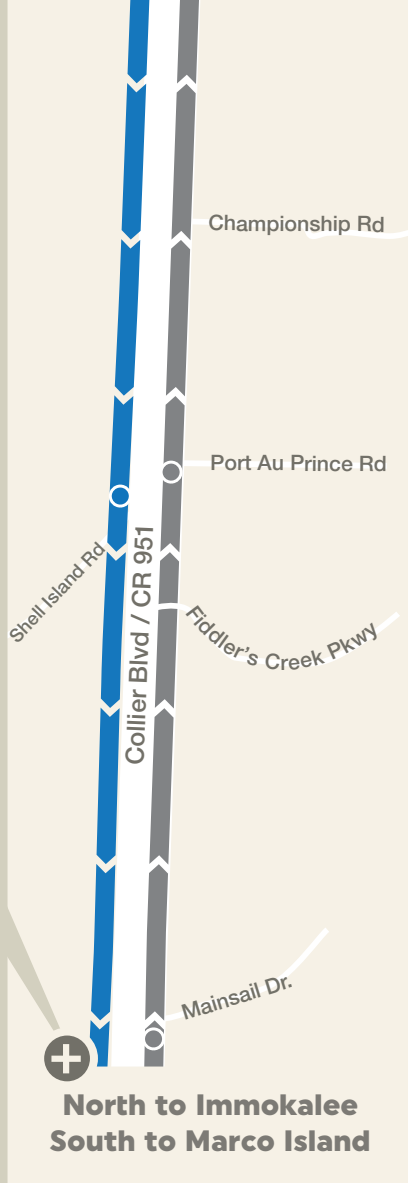

Route 121: Immokalee - Marco Island

121

OUTBOUND					
1	2	3	4	5	6
N 19th St	E Eustis Ave	951	951	Marriott	951
Lake Trafford Rd	S 1st St	Manatee Rd	E Elkham Circle		Winterberry
5:40 AM	5:53 AM	7:04 AM	7:12 AM	7:20 AM	7:27 AM

INBOUND					
7	8	9	10	11	12
951	Marriott	951	951	Walmart	N 19th St
Winterberry		Bald Eagle Dr	Manatee Rd		Lake Trafford Rd
4:58 PM	5:10 PM	5:18 PM	5:33 PM	5:38 PM	6:40 PM

Sunday times are highlighted above. / Horario de domingos esta destacados arriba.

LEGEND

- Outbound Route
- Inbound Route
- Timepoint
- Transfer Station
- Route Stop
- School
- Govt. Center
- Park
- Library

North to Immokalee
South to Marco Island