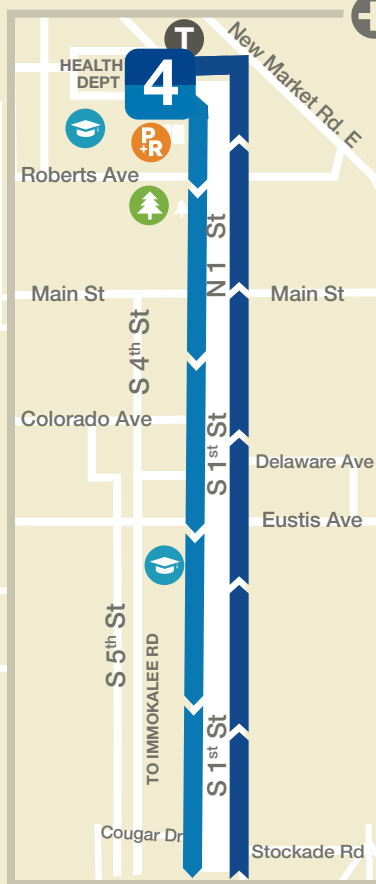

To Immokalee

AVE MARIA

Oil Well Road

Camp Keais Rd

Immokalee

TIME POINTS

OUTBOUND

- 1 Collier County Government Center
- 2 CAT Operations Center
- 3 Wilson Blvd & Golden Gate Blvd
- 4 Health Department