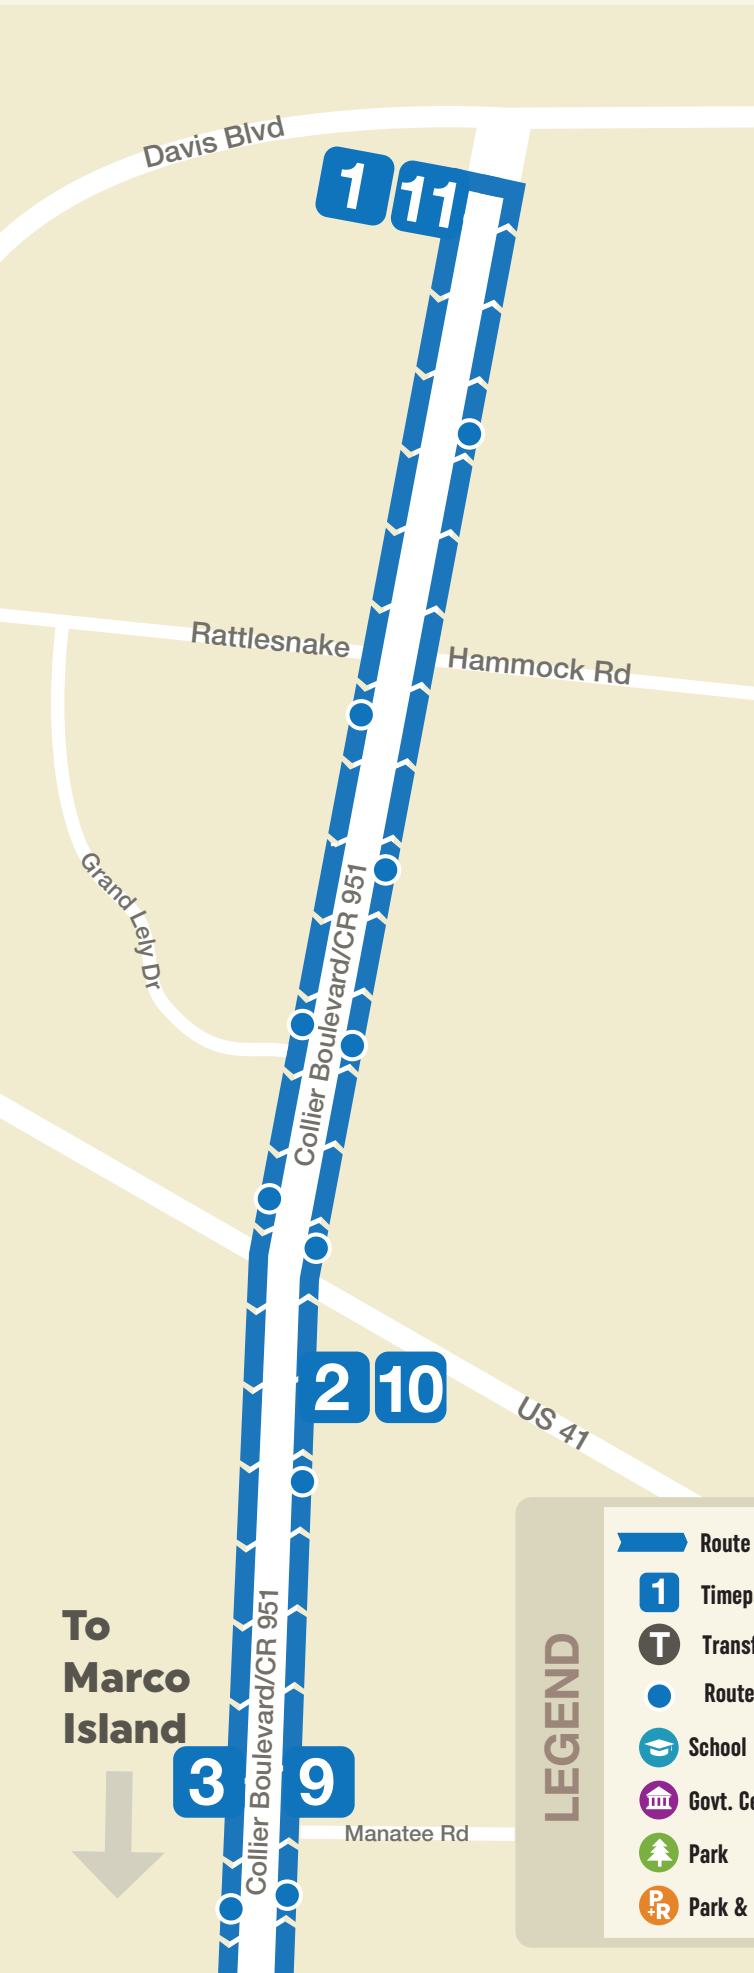

# Route 21: Marco Island Circulator

21

## ROUTE

1	2	3	4	5	6	7	8	9	10	11
Davis Super Walmart	US 41 Super Walmart	951 Manatee Rd	951 East Elcam	Marriott	951 Winterberry Dr	Marriott	951 East Elcam	951 Manatee Rd	US 41 Super Walmart	Davis Super Walmart
6:00 AM	6:14 AM	6:19 AM	6:29 AM	6:37 AM	6:45 AM	6:48 AM	6:56 AM	7:08 AM	7:12 AM	7:27 AM
7:35 AM	7:49 AM	7:54 AM	8:04 AM	8:12 AM	8:20 AM	8:23 AM	8:31 AM	8:43 AM	8:47 AM	9:02 AM
	3:00 PM	3:05 PM	3:15 PM	3:23 PM	3:31 PM	3:34 PM	3:42 PM	3:54 PM	3:58 PM	
										CAT OPS
6:00 PM	6:14 PM	6:19 PM	6:29 PM	6:37 PM	6:45 PM	6:48 PM	6:56 PM	7:08 PM	7:12 PM	7:32 PM

Sunday times are highlighted above. / Horario de domingos esta destacados arriba.

**SKIP THE MAP. GET THE APP!**

For real-time stop and route info, download our **rideCAT** app!

**LEGEND**

- Route
- 1 Timepoint
- T Transfer Station
- Route Stop
- School
- Govt. Center
- Park
- P+R Park & Ride

**TIME POINTS**

1 Davis Super Walmart	7 Marriott Hotel
2 US 41 Super Walmart	8 951 & East Elcam
3 951 & Manatee Rd	9 951 & Manatee Rd
4 951 & East Elcam	10 US 41 Super Walmart
5 Marriott Hotel	11 Davis Super Walmart
6 951 & Winterberry Dr	