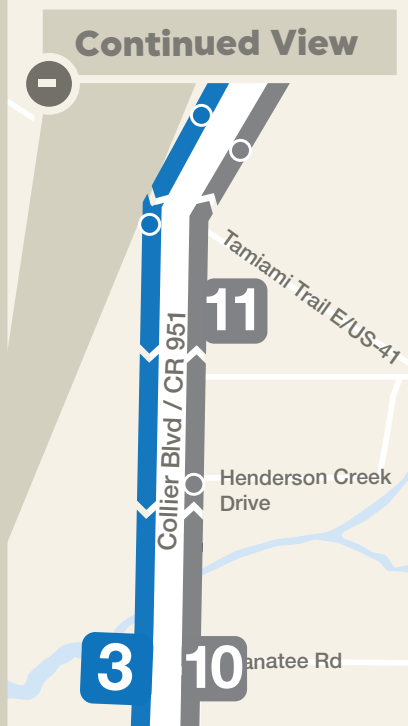

Route 121: Immokalee - Marco Island

121

OUTBOUND					
1	2	3	4	5	6
N 19th St	E Eustis Ave	951	951	Marriott	951
Lake Trafford Rd	S 1st St	Manatee Rd	E Elkham Circle		Winterberry
5:40 AM	5:53 AM	7:04 AM	7:12 AM	7:20 AM	7:27 AM

INBOUND					
7	8	9	10	11	12
951	Marriott	951	951	Walmart	N 19th St
Winterberry		Bald Eagle Dr	Manatee Rd		Lake Trafford Rd
4:58 PM	5:10 PM	5:18 PM	5:33 PM	5:38 PM	6:40 PM

Sunday times are highlighted above. / Horario de domingos esta destacados arriba.

LEGEND

- Outbound Route
- Inbound Route
- Timepoint
- Transfer Station
- Route Stop
- School
- Govt. Center
- Park
- Library

Gulf of Mexico