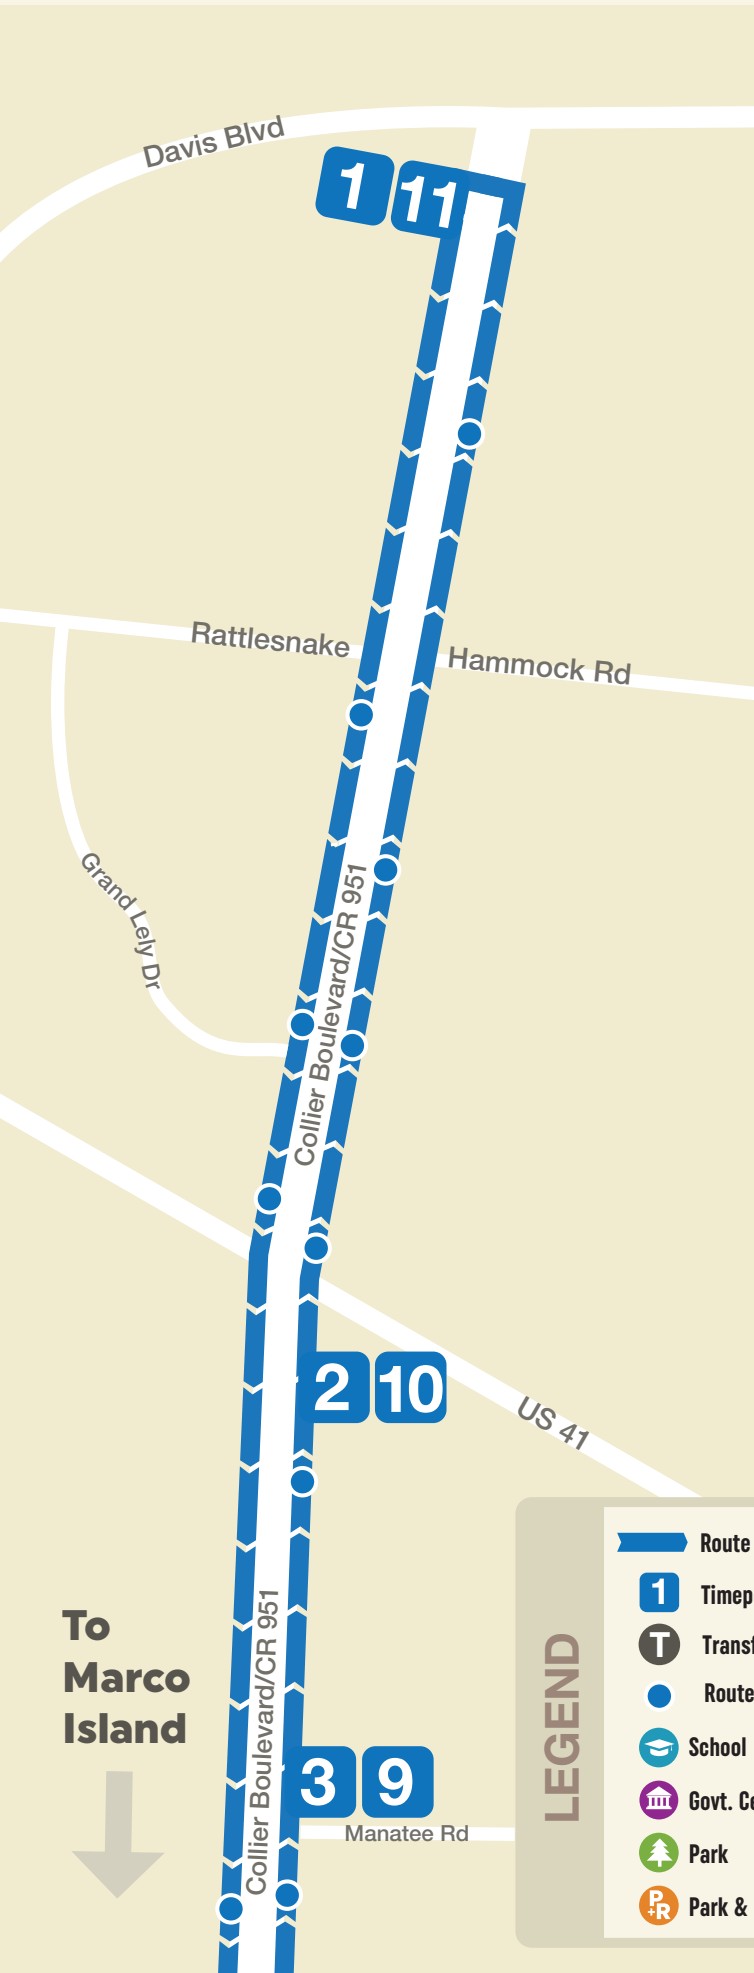

# Route 21: Marco Island Circulator

21

ROUTE										
1	2	3	4	5	6	7	8	9	10	11
Davis Super Walmart	US 41 Super Walmart	951 Manatee Rd	951 East Elcam	Marriott	951 Winterberry Dr	Marriott	951 East Elcam	951 Manatee Rd	US 41 Super Walmart	Davis Super Walmart
6:00 AM	6:14 AM	6:19 AM	6:29 AM	6:37 AM	6:45 AM	6:48 AM	6:56 AM	7:08 AM	7:12 AM	7:27 AM
7:35 AM	7:49 AM	7:54 AM	8:04 AM	8:12 AM	8:20 AM	8:23 AM	8:31 AM	8:43 AM	8:47 AM	9:02 AM
	3:00 PM	3:05 PM	3:15 PM	3:23 PM	3:31 PM	3:34 PM	3:42 PM	3:54 PM	3:58 PM	
										CAT OPS
5:45 PM	5:59 PM	6:04 PM	6:14 PM	6:22 PM	6:30 PM	6:33 PM	6:41 PM	6:53 PM	6:57 PM	7:17 PM

Sunday times are highlighted above. / Horario de domingos esta destacados arriba.

**SKIP THE MAP. GET THE APP!**

For real-time stop and route info, download our **rideCAT** app!

**LEGEND**

- Route
- Timepoint
- Transfer Station
- Route Stop
- School
- Govt. Center
- Park
- Park & Ride at Library

**TIME POINTS**

1 Davis Super Walmart	7 Marriott Hotel
2 US 41 Super Walmart	8 951 & East Elcam
3 951 & Manatee Rd	9 951 & Manatee Rd
4 951 & East Elcam	10 US 41 Super Walmart
5 Marriott Hotel	11 Davis Super Walmart
6 951 & Winterberry Dr	