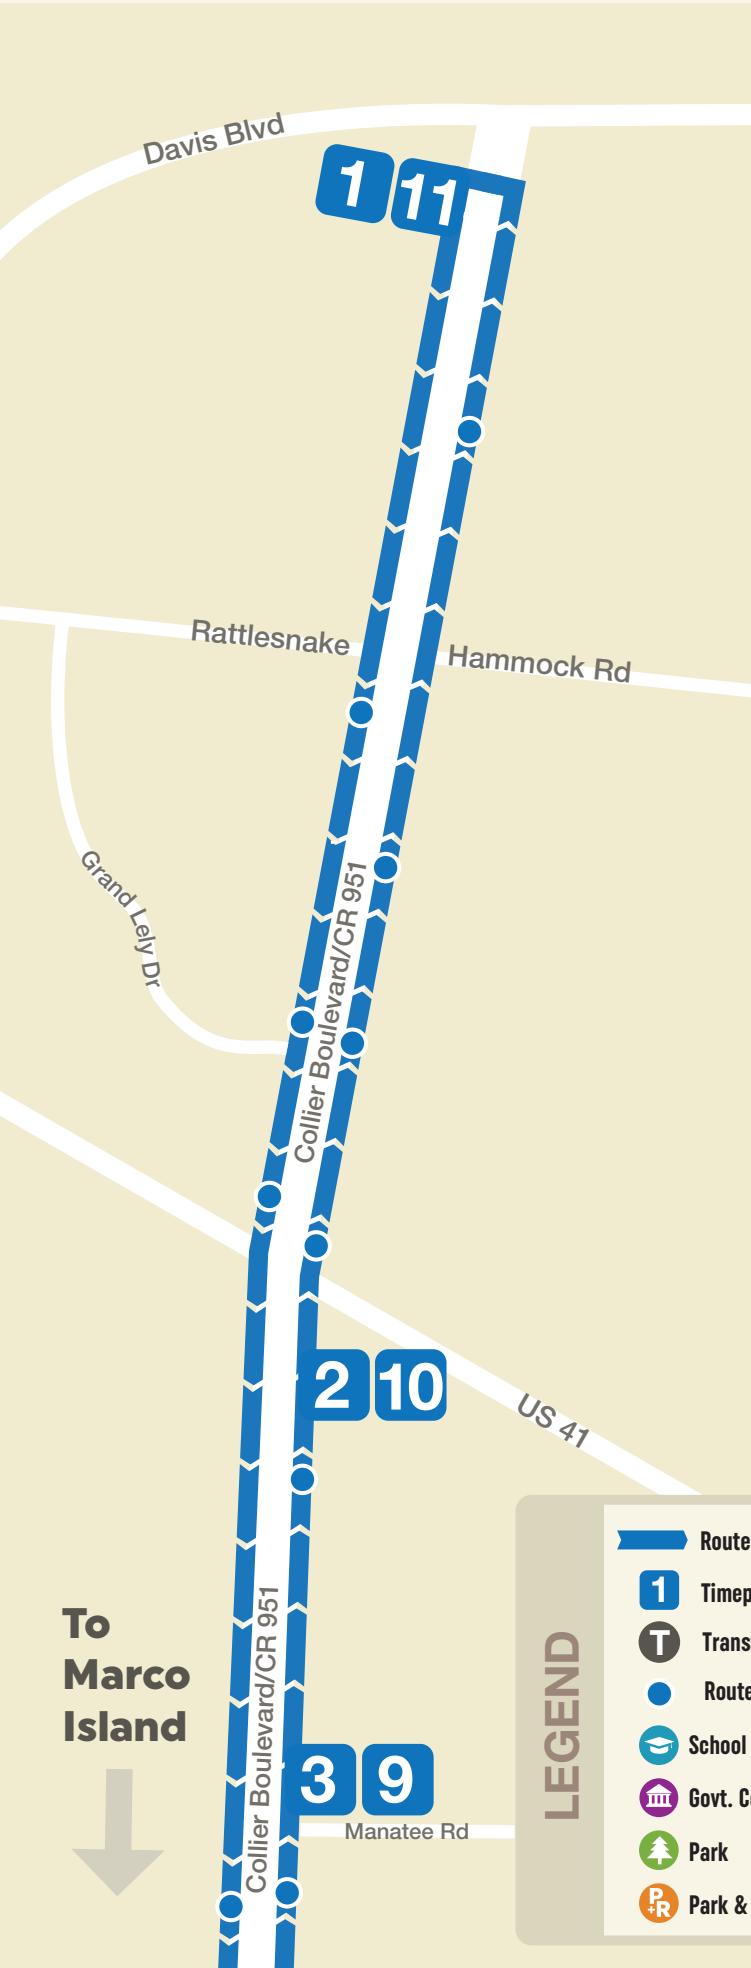

Route 21: Marco Island Circulator

21

ROUTE										
1	2	3	4	5	6	7	8	9	10	11
Davis Super Walmart	US 41 Super Walmart	951 Manatee Rd	951 East Elkcam	Marriott	951 Winterberry Dr	Marriott	951 East Elkcam	951 Manatee Rd	US 41 Super Walmart	Davis Super Walmart
6:00 AM	6:14 AM	6:19 AM	6:29 AM	6:37 AM	6:45 AM	6:48 AM	6:56 AM	7:08 AM	7:12 AM	7:27 AM
7:35 AM	7:49 AM	7:54 AM	8:04 AM	8:12 AM	8:20 AM	8:23 AM	8:31 AM	8:43 AM	8:47 AM	9:02 AM
	3:00 PM	3:05 PM	3:15 PM	3:23 PM	3:31 PM	3:34 PM	3:42 PM	3:54 PM	3:58 PM	
										CAT OPS
6:00 PM	6:14 PM	6:19 PM	6:29 PM	6:37 PM	6:45 PM	6:48 PM	6:56 PM	7:08 PM	7:12 PM	7:32 PM

Sunday times are highlighted above. / Horario de domingos esta destacados arriba.

SKIP THE MAP. GET THE APP!

For real-time stop and route info, download our **rideCAT** app!

LEGEND

- Route
- 1 Timepoint
- T Transfer Station
- Route Stop
- 🎓 School
- 🏛️ Govt. Center
- 🌲 Park
- P+R Park & Ride at Library

TIME POINTS

1 Davis Super Walmart	7 Marriott Hotel
2 US 41 Super Walmart	8 951 & East Elkcam
3 951 & Manatee Rd	9 951 & Manatee Rd
4 951 & East Elkcam	10 US 41 Super Walmart
5 Marriott Hotel	11 Davis Super Walmart
6 951 & Winterberry Dr	