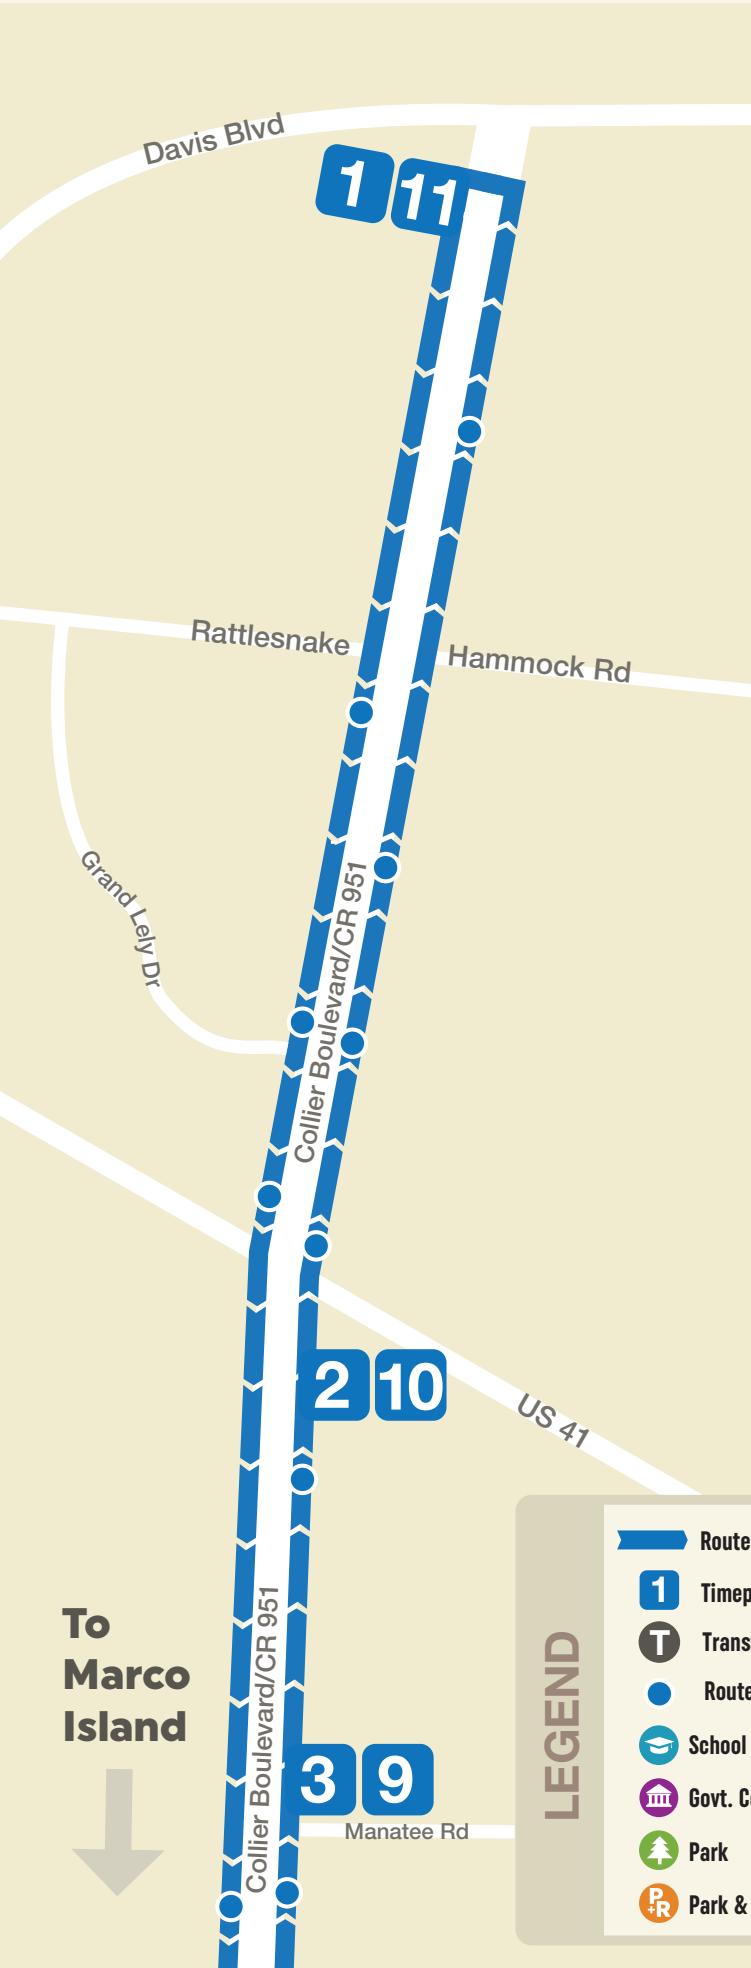

Route 21: Marco Island Circulator

21

ROUTE										
1	2	3	4	5	6	7	8	9	10	11
Davis Super Walmart	US 41 Super Walmart	951 Manatee Rd	951 East Elkcarn	Marriott	951 Winterberry Dr	Marriott	951 East Elkcarn	951 Manatee Rd	US 41 Super Walmart	Davis Super Walmart
6:00 AM	6:14 AM	6:19 AM	6:29 AM	6:37 AM	6:45 AM	6:48 AM	6:56 AM	7:08 AM	7:12 AM	7:27 AM
7:35 AM	7:49 AM	7:54 AM	8:04 AM	8:12 AM	8:20 AM	8:23 AM	8:31 AM	8:43 AM	8:47 AM	9:02 AM
										CAT OPS
6:00 PM	6:14 PM	6:19 PM	6:29 PM	6:37 PM	6:45 PM	6:48 PM	6:56 PM	7:08 PM	7:12 PM	7:32 PM

Sunday times are highlighted above. / Horario de domingos esta destacados arriba.

SKIP THE MAP. GET THE APP!

For real-time stop and route info, download our **rideCAT** app!

LEGEND

- Route
- 1 Timepoint
- T Transfer Station
- Route Stop
- 🎓 School
- 🏛️ Govt. Center
- 🌲 Park
- P+R Park & Ride at Library

TIME POINTS

1 Davis Super Walmart	7 Marriott Hotel
2 US 41 Super Walmart	8 951 & East Elkcarn
3 951 & Manatee Rd	9 951 & Manatee Rd
4 951 & East Elkcarn	10 US 41 Super Walmart
5 Marriott Hotel	11 Davis Super Walmart
6 951 & Winterberry Dr	

To Marco Island

To Naples