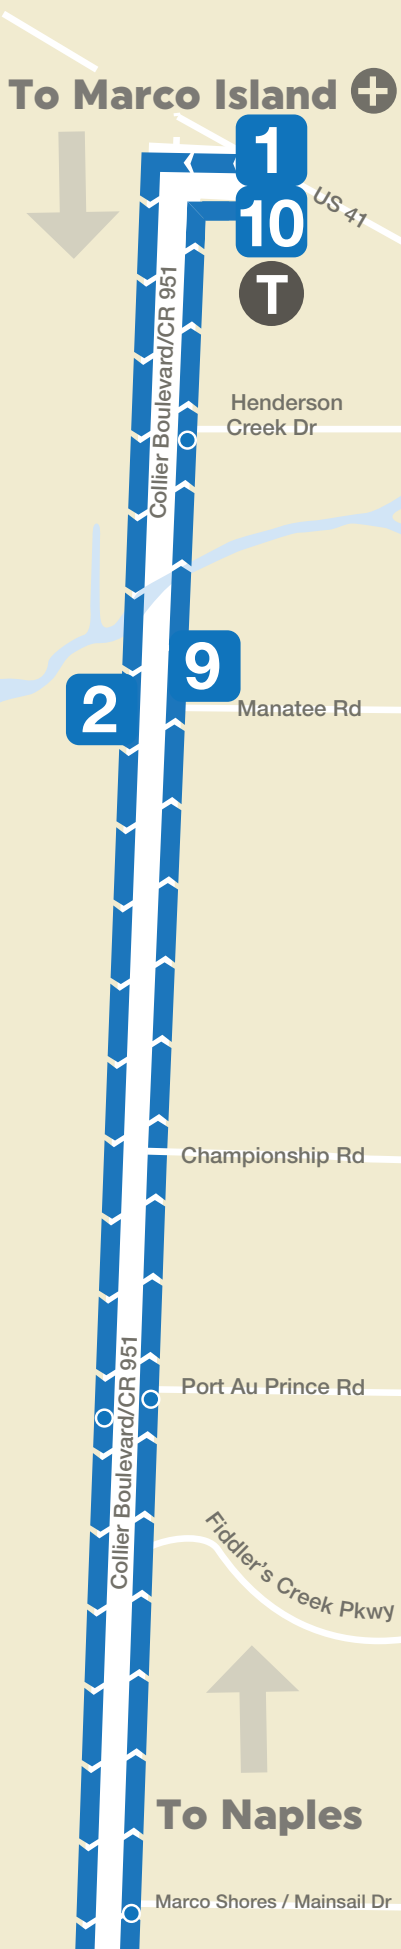

# Route 21: Marco Island Circulator

ROUTE					6	7	8	9	10
					951 Winterberry Dr	Marriott	951 Bald Eagle Dr	951 Manatee Rd	Super Walmart
1 Super Walmart	2 951 Manatee Rd	3 951 East Elcam	4 Marriott	5 951 Winterberry Dr	7:37 AM Mackle Park Marco Library	7:43 AM Shops of Marco	7:51 AM 951 Bald Eagle Dr	8:01 AM 951 Manatee Rd	8:07 AM Super Walmart
8:17 AM	8:22 AM	8:32 AM	8:42 AM	8:50 AM	8:58 AM	9:04 AM	9:12 AM	9:24 AM	9:30 AM
9:37 AM	9:42 AM	9:53 AM	10:05 AM	10:13 AM	10:21 AM	10:27 AM	10:35 AM	10:47 AM	10:53 AM
2:52 PM	2:57 PM	3:07 PM	3:17 PM	3:25 PM	3:33 PM	3:39 PM	3:47 PM	3:59 PM	4:05 PM
Super Walmart	951 Manatee Rd	951 Elcam Circle	Mackle Park Marco Library	Winterberry Dr 951	951 Winterberry Dr				
4:12 PM	4:17 PM	4:28 PM	4:35 PM	4:40 PM	4:51 PM				

Sunday times are highlighted above. / Horario de domingos esta destacados arriba.

**SKIP THE MAP. GET THE APP!**

For real-time stop and route info, download our **rideCAT** app!

**LEGEND**

- Route
- 1 Timepoint
- T Transfer Station
- Route Stop
- School
- Govt. Center
- Park
- P+R Park & Ride at Library

**TIME POINTS**

1 Super Walmart	6 Mackle Park & Marco Library
2 951 & Manatee Rd	7 Shops of Marco
3 951 & East Elcam	8 951 & Bald Eagle Dr
4 Marriott Hotel	9 951 & Manatee Rd
5 951 & Winterberry Dr	10 Super Walmart