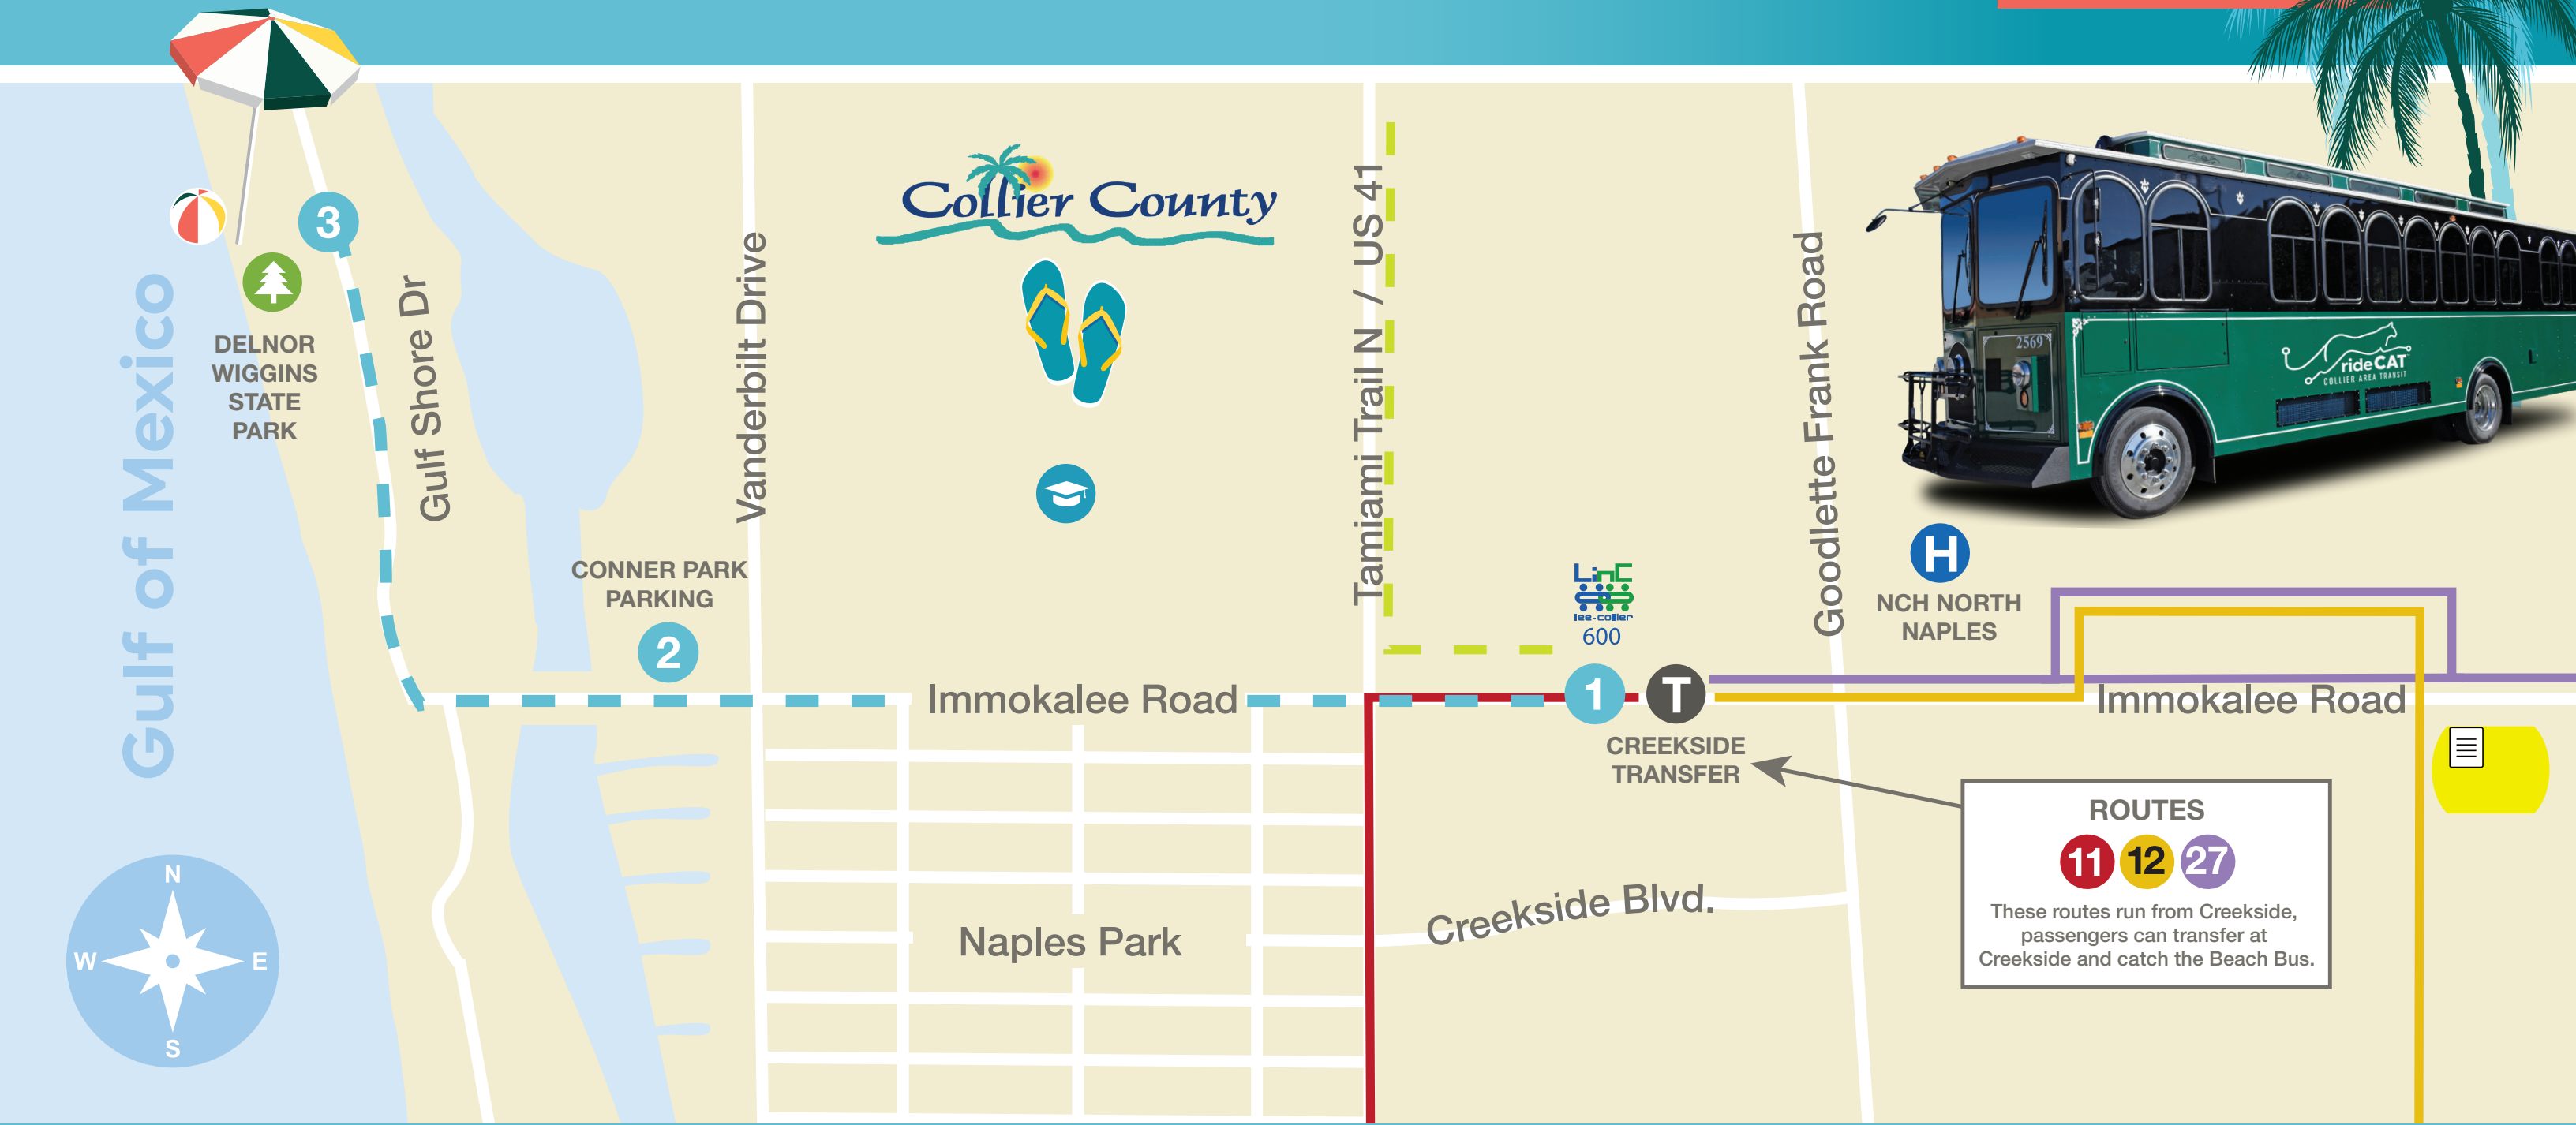

BEACH BUS

ROUTE:

- 1** **CAT Creekside Transfer**
5499 Immokalee Rd.
- 2** **Conner Park Parking Lot**
Bluebill Ave. & Gulf Shore Dr.
- 3** **Delnor Wiggins State Park**
11135 Gulf Shore Dr.