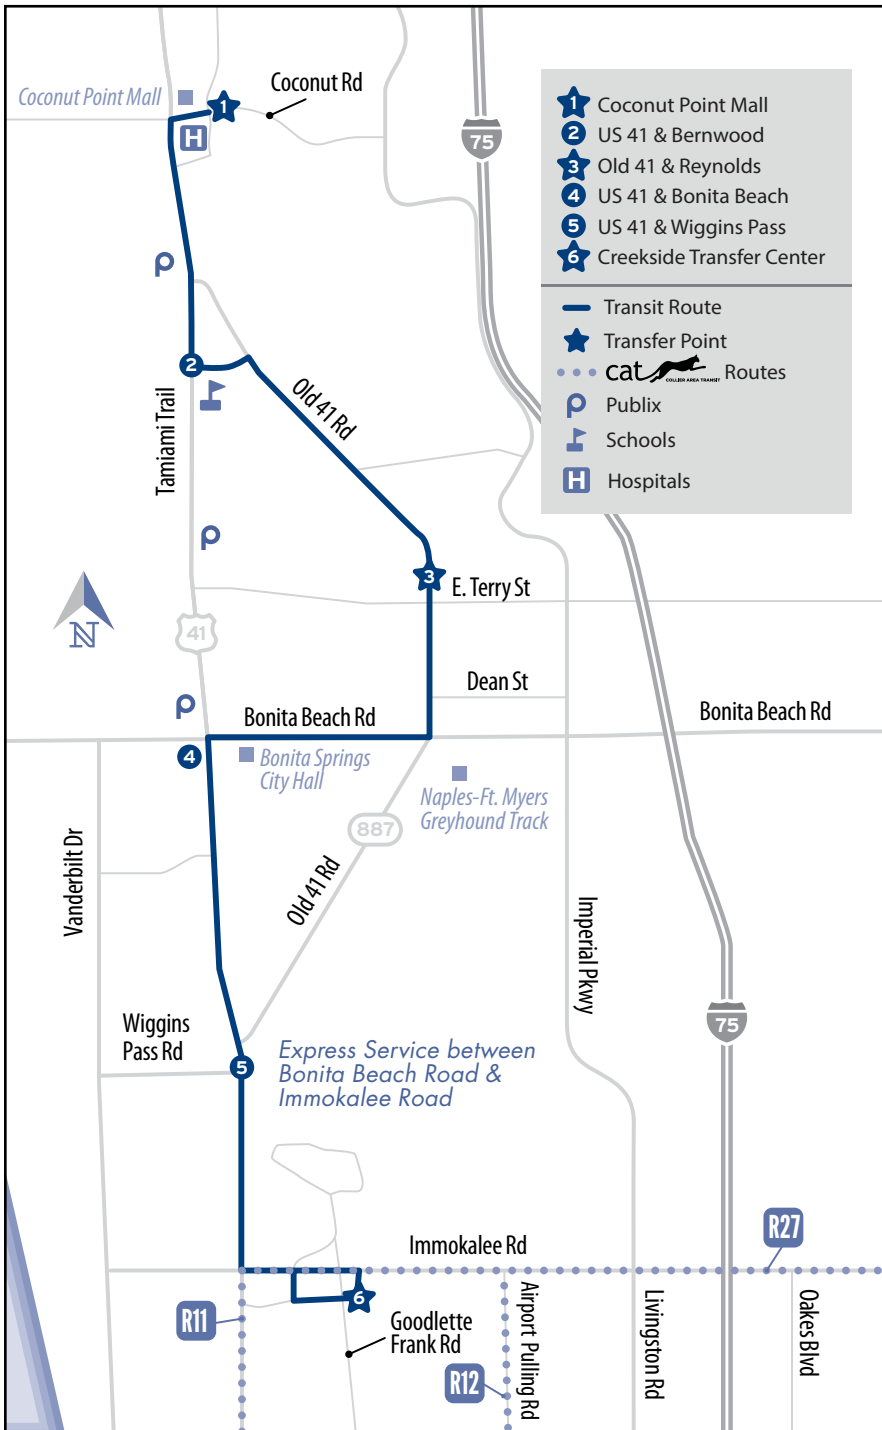

The LinC ROUTE 600

MONDAY - SATURDAY SERVICE

SOUTHBOUND

1	2	3	4	5	6
Coconut Point Mall	US 41 & Bernwood	Old 41 & Reynolds	US 41 & Bonita Beach	US 41 & Wiggins Pass	Creekside Transfer Ctr
*6:00	6:09	6:15	6:22	6:23	6:39
7:30	7:42	7:48	7:56	7:57	8:13
9:00	9:12	9:18	9:26	9:27	9:43
10:30	10:43	10:50	10:59	11:01	11:18
12:15	12:28	12:35	12:44	12:46	1:03
1:55	2:08	2:15	2:24	2:26	2:43
3:45	3:57	4:03	4:11	4:12	4:28
5:30	5:43	5:50	5:59	6:01	6:19

NORTHBOUND

6	5	4	3	2	1
Creekside Transfer Ctr	US 41 & Wiggins Pass	US 41 & Bonita Beach	Old 41 & Reynolds	US 41 & Bernwood	Coconut Point Mall
6:44	6:52	6:58	7:07	7:16	7:22
8:23	8:30	8:34	8:42	8:51	8:57
9:53	10:00	10:04	10:12	10:21	10:27
11:28	11:35	11:39	11:47	11:56	12:02
1:10	1:17	1:21	1:29	1:38	1:44
2:50	2:57	3:01	3:09	3:18	3:24
4:35	4:42	4:46	4:54	5:03	5:09
6:21	6:28	6:32	6:40	6:49	6:55

NORTHBOUND

6	5	4	3	2	1
Creekside Transfer Ctr	US 41 & Wiggins Pass	US 41 & Bonita Beach	Old 41 & Reynolds	US 41 & Bernwood	Coconut Point Mall
8:23	8:30	8:34	8:42	8:51	8:57
9:53	10:00	10:04	10:12	10:21	10:27
11:28	11:35	11:39	11:47	11:56	12:02
1:10	1:17	1:21	1:29	1:38	1:44
2:50	2:57	3:01	3:09	3:18	3:24
4:35	4:42	4:46	4:54	5:03	5:09

PM times are in **bold**. All times are approximate. * This trip meets Route 140 at US 41 & Sanibel Blvd. at 5:35 a.m.