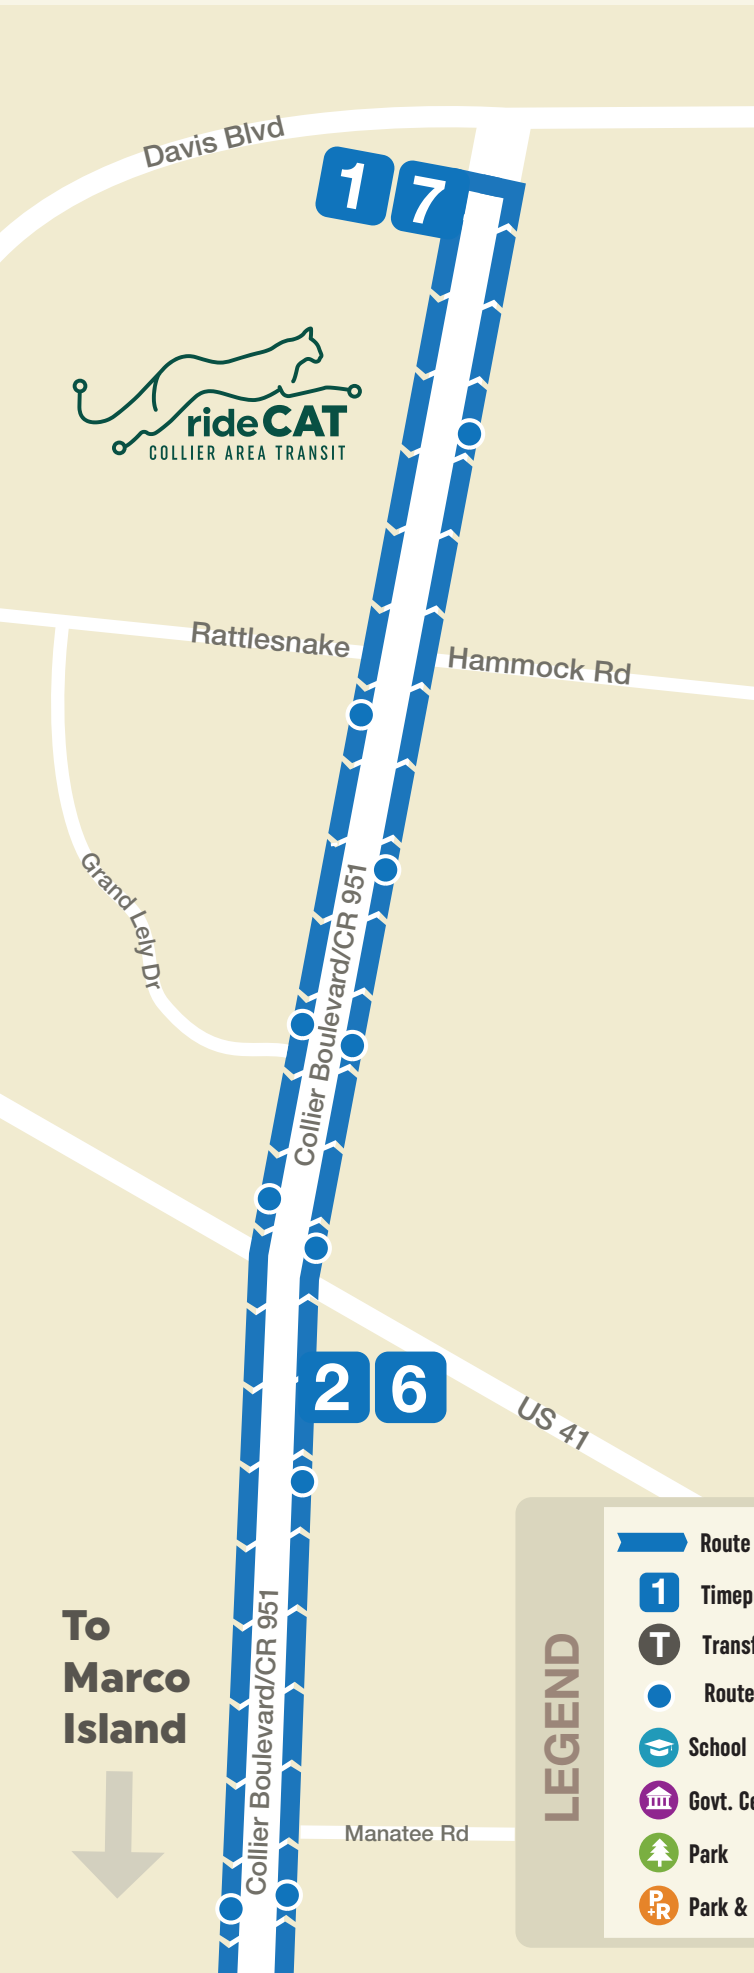

# Route 21: Marco Island Circulator

21

## SUNDAY ROUTE SCHEDULE

ROUTE						
1	2	3	4	5	6	7
Davis Super Walmart	US 41 Super Walmart	951 East Elkcaml	951 Winterberry Dr	951 East Elkcaml	US 41 Super Walmart	Davis Super Walmart
6:00 AM	6:11 AM	6:24 AM	6:38 AM	6:44 AM	6:58 AM	7:11 AM
	3:00 PM	3:13 PM	3:28 PM	3:36 PM	3:52 PM	

**LEGEND**

- Route
- 1 Timepoint
- T Transfer Station
- Route Stop
- 🎓 School
- 🏛️ Govt. Center
- 🌲 Park
- P+R Park & Ride

**TIME POINTS**

- 1 Davis Super Walmart
- 2 US 41 Super Walmart
- 3 951 & East Elkcaml
- 4 951 & Winterberry Dr
- 5 951 & East Elkcaml
- 6 US 41 Super Walmart
- 7 Davis Super Walmart

**To Marco Island**  
↓