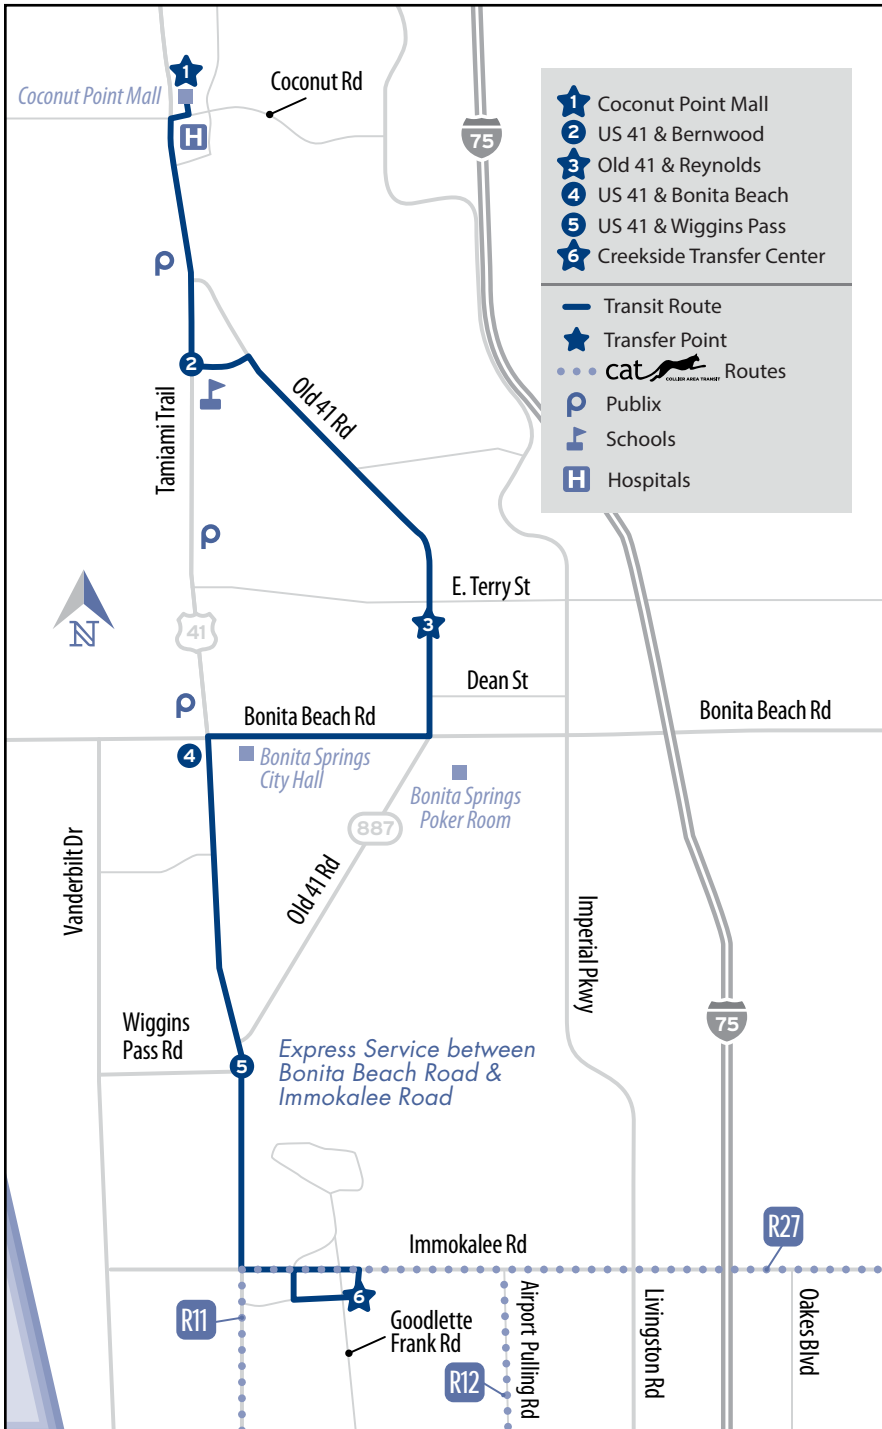

The LinC ROUTE 600

MONDAY - SATURDAY SERVICE

SOUTHBOUND

1	2	3	4	5	6
Coconut Point Mall	US 41 & Bernwood	Old 41 & Reynolds	US 41 & Bonita Beach	US 41 & Wiggins Pass	Creekside Transfer Ctr
*6:00	6:12	6:18	6:26	6:28	6:40
7:26	7:39	7:46	7:54	7:56	8:13
8:58	9:10	9:17	9:25	9:27	9:41
10:30	10:41	10:48	10:56	10:58	11:10
12:00	12:11	12:18	12:26	12:28	12:42
1:30	1:41	1:48	1:56	1:58	2:11
3:05	3:15	3:21	3:28	3:29	3:43
4:32	4:43	4:50	4:58	5:00	5:12
6:00	6:12	6:19	6:27	6:29	6:41

NORTHBOUND

6	5	4	3	2	1
Creekside Transfer Ctr	US 41 & Wiggins Pass	US 41 & Bonita Beach	Old 41 & Reynolds	US 41 & Bernwood	Coconut Point Mall
6:44	6:51	6:57	7:04	7:13	7:19
8:18	8:25	8:31	8:39	8:47	8:53
9:47	9:55	10:00	10:09	10:18	10:25
11:16	11:24	11:29	11:38	11:47	11:54
12:47	12:55	1:00	1:08	1:18	1:24
2:16	2:24	2:29	2:38	2:49	2:55
3:49	3:57	4:01	4:10	4:20	4:27
5:19	5:26	5:31	5:39	5:48	5:54
6:45	6:52	6:57	7:05	7:13	7:19

NORTHBOUND

6	5	4	3	2	1
Creekside Transfer Ctr	US 41 & Wiggins Pass	US 41 & Bonita Beach	Old 41 & Reynolds	US 41 & Bernwood	Coconut Point Mall
8:18	8:25	8:31	8:39	8:47	8:53
9:47	9:55	10:00	10:09	10:18	10:25
11:16	11:24	11:29	11:38	11:47	11:54
12:47	12:55	1:00	1:08	1:18	1:24
2:16	2:24	2:29	2:38	2:49	2:55
3:49	3:57	4:01	4:10	4:20	4:27
5:19	5:26	5:31	5:39	5:48	5:54

PM times are in **bold**. All times are approximate. * This trip meets Route 140 at US 41 & Sanibel Blvd. at 5:35 a.m.